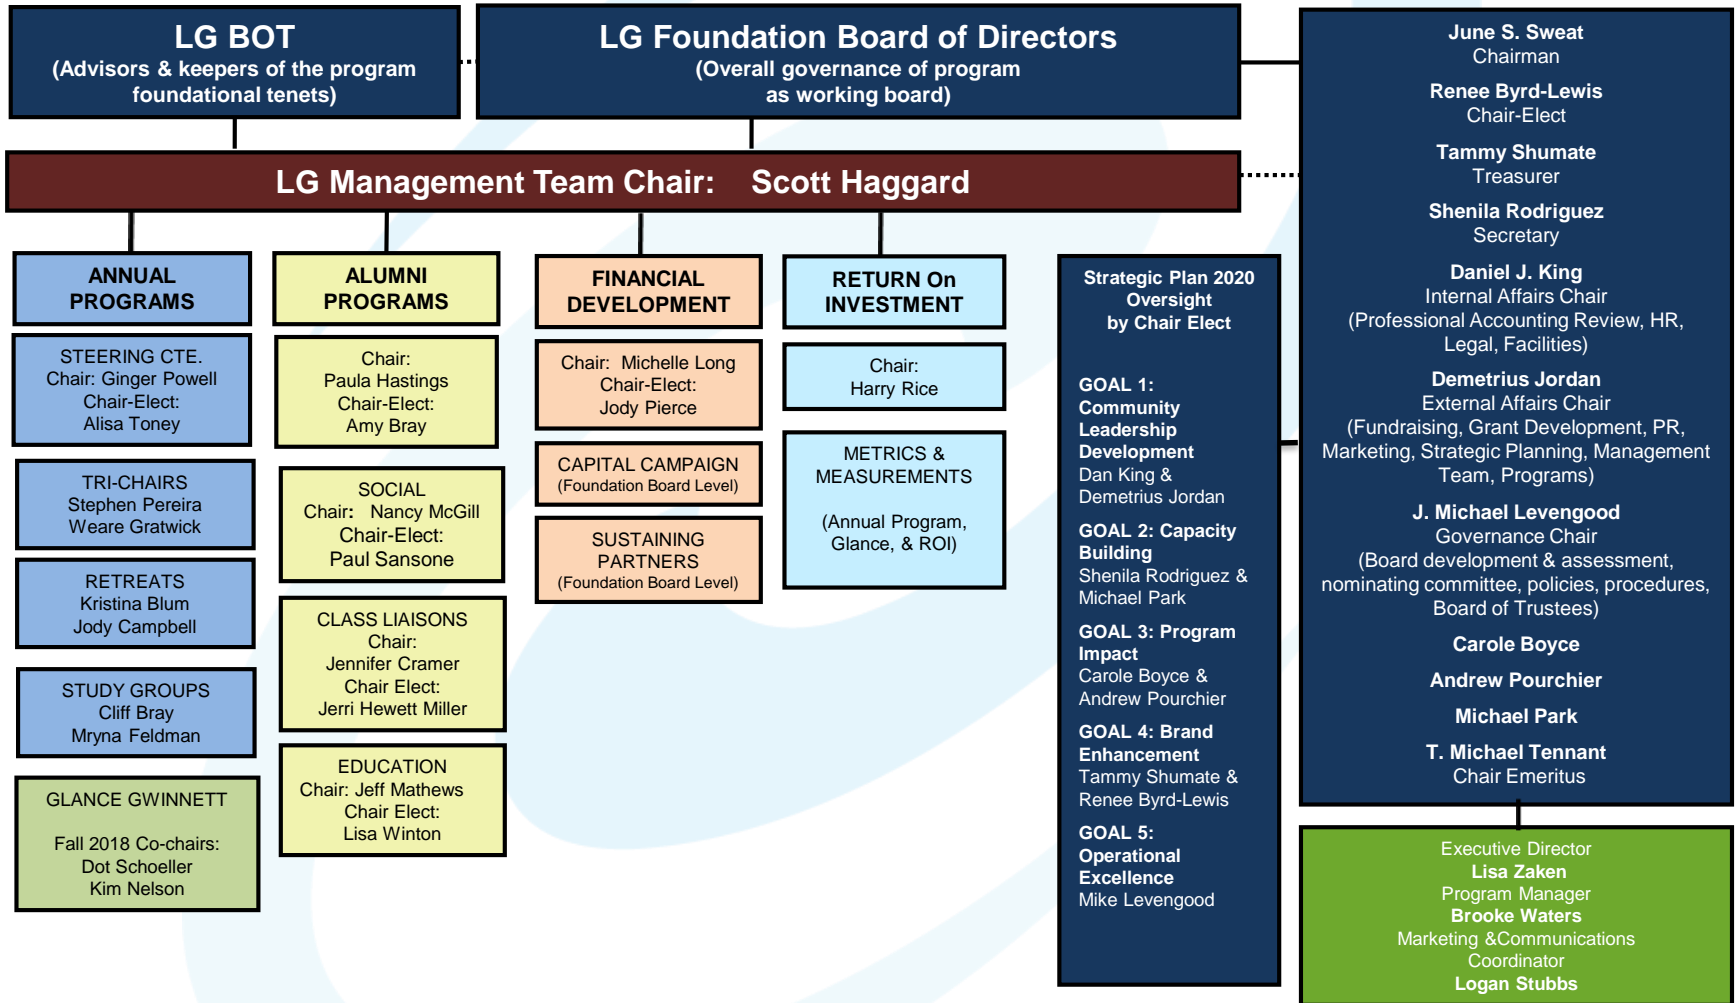

2017-18 Organizational Structure

2017-18 Steering Committee

Chair: Ginger Powell, Gwinnett Medical Center Foundation
Chair-Elect: Alisa Toney, PCOM

Tri Chairs: Stephen Pereira and Weare Gratwick

LEARNING DAYS	RETREATS	STUDY GROUPS	GLANCE GWINNETT
<p>Economics Day Denise Brinson, City of Suwanee Laine Nowell, Wells Fargo</p> <p>Infrastructure Day: Jason West, GEHC Linnea Miller, City of Suwanee Councilmember</p> <p>Regional Day Annie Valenty, CHOA Kevin Carmichael, UGA</p> <p>Education Day Monica Batiste, GCPS Debra Orr, Notre Dame Academy</p> <p>Health & Human Services Day Jennifer Hibbard, Viewpoint Health Brent Bohanan, Habitat Gwinnett</p> <p>Justice Day Judge Pam South, Gwinnett County Ron Lee, Edward Jones</p> <p>Building Community Leaders Nadine White, Cisco C.Douglas Johnson, GGC</p>	<p>Co-Chairs: Kristina Hammer Blum Jody Campbell</p> <p>Committee: Taylor Anderson Don Britt Molly McAuliffe Stacy Pruitt Greg Whitlock Kelli McCain Berthine Crevecouer West</p>	<p>Co-Chairs: Cliff Bray Mryna Feldman</p> <p>Facilitators: Jennifer Dunn Tuwanda Williams Latabia Woodward Tom Barton Randy Redner Srinivas Jalla Jim Hall Diana Potts Mike Lee Jessica Andrews-Wilson</p>	<p>Fall 2017 Co-Chairs: Dot Schoeller Kim Nelson</p> <p>Committee: Amanda Sutt Nicole Love Hendrickson Madison Navarro Courtney Spicer Cathie Brazell Tony Nguyen Christopher Martin Phillip Merck Adam Edge Crystal Cooper Thompson</p>

2017-18 Alumni Committee

Management Team Chair: Scott Haggard

Alumni Chair: Paula Hastings

Alumni Chair Elect: Amy Bray

SOCIAL

Chair

Nancy McGill

Chair Elect